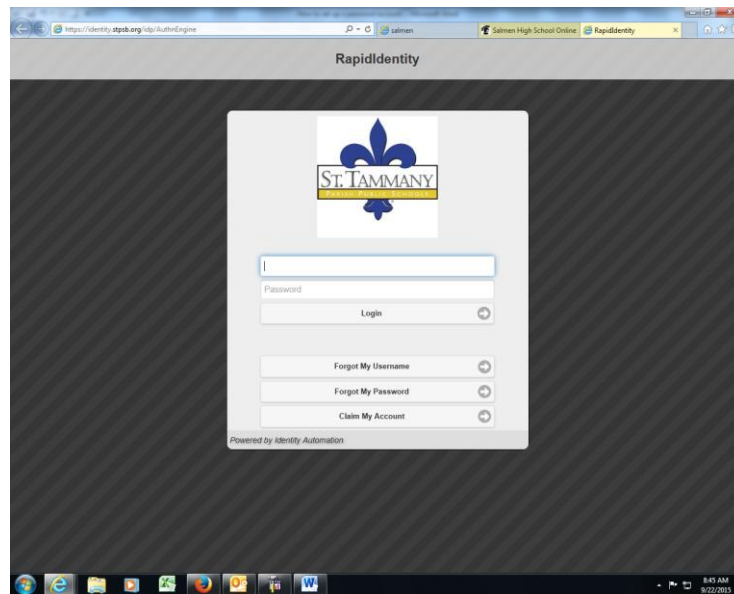

Student & Teacher password accounts

***** You can do this at home or at school. *****

- Using **FIREFOX** go to <http://salmenhigh.stpsb.org>
- Select **INFO**
- Select **STUDENT INFO**
- Scroll down and select **FORGOT PASSWORD LINK**